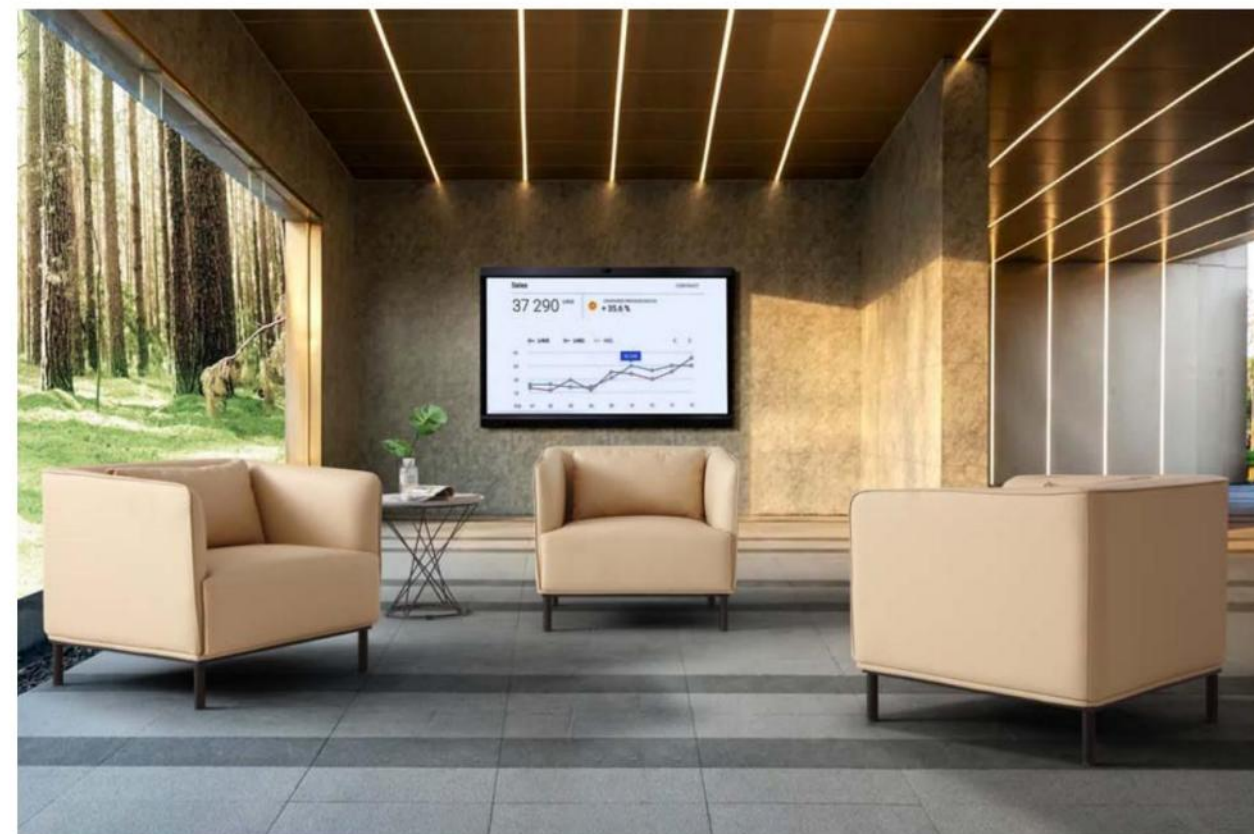

Model: **SF2401**

size: L800xW790xH720mm