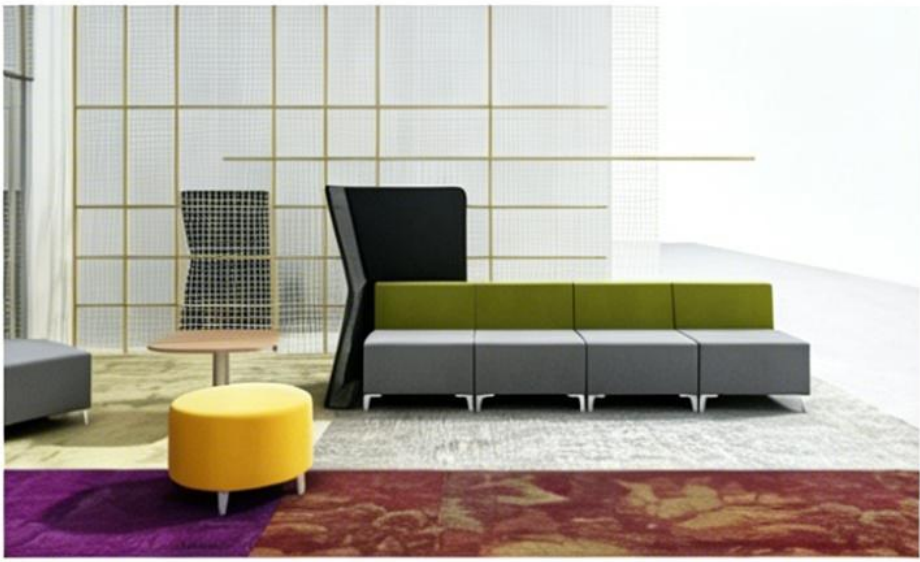

SEAMLESS FLOW IS ENGINEERED

In the modern office, step into your personalized workspace. Surrounded by fluid, innovative design and fresh, natural accents, enjoy focused solitude in a space built for you.