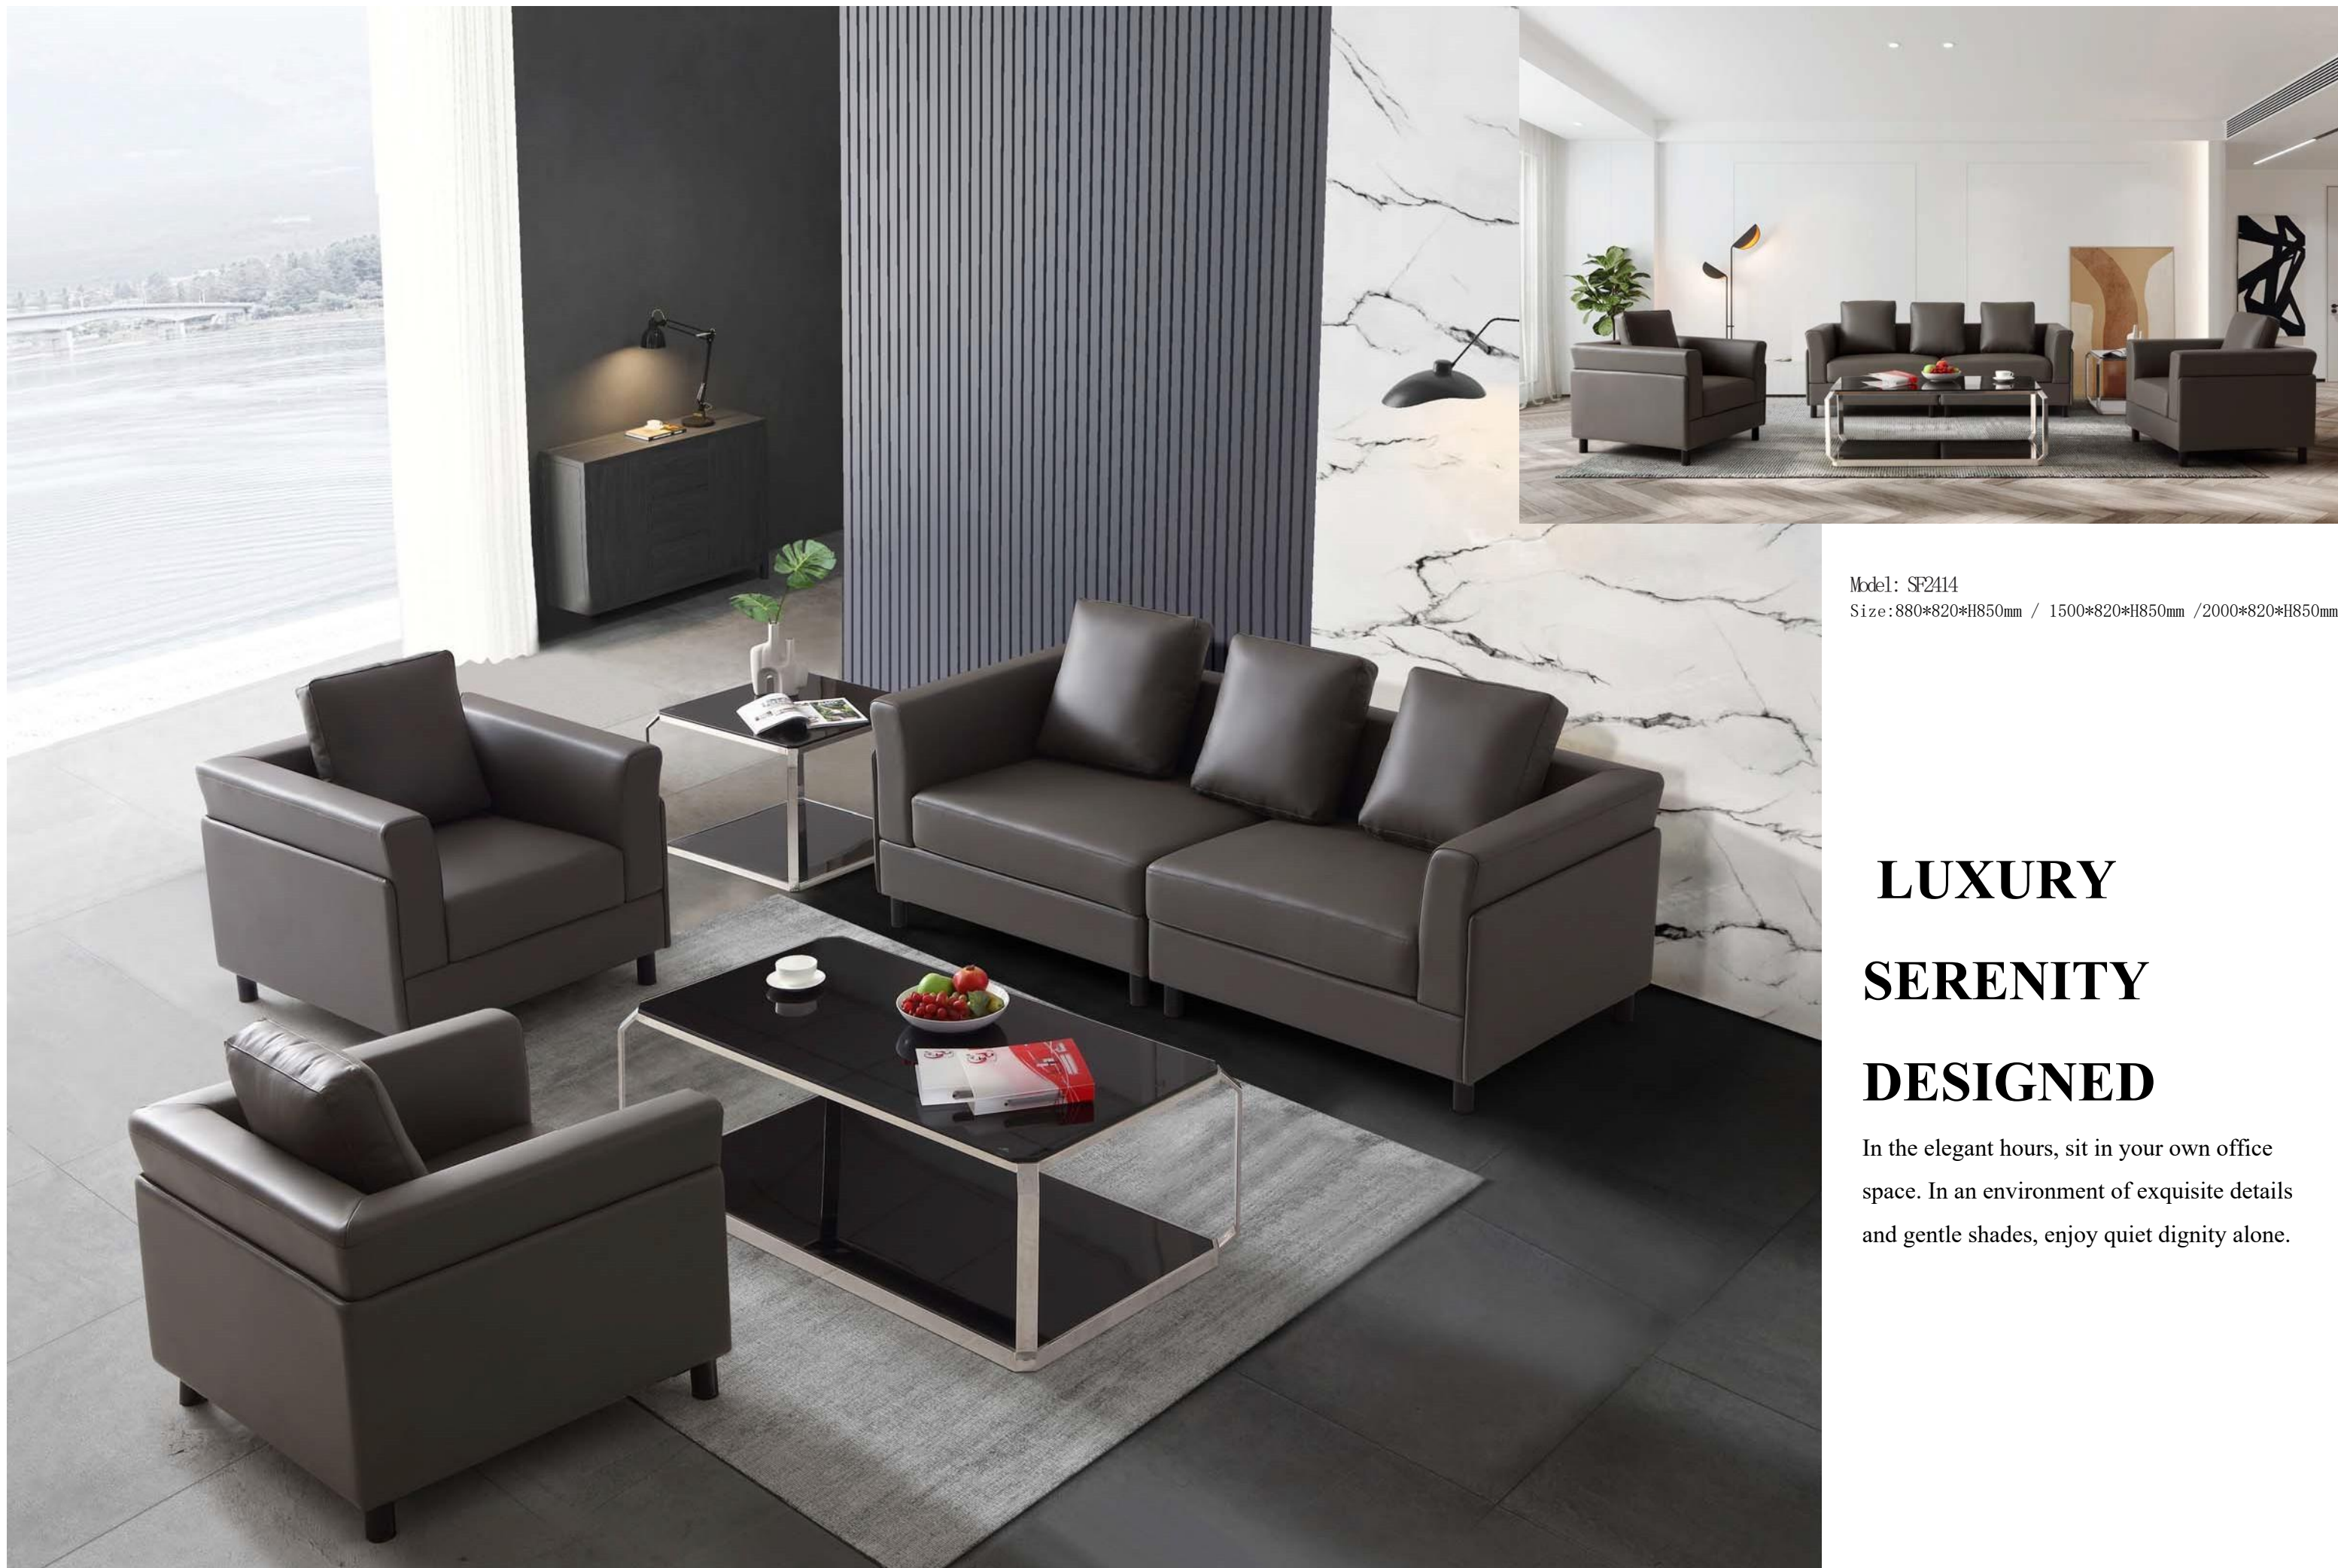

## TIMELESS ELEGANCE DESIGNED

In the classic business area, settle in your own sofa set. In a zone of durable material and neutral tones, enjoy lasting comfort and grace.

Model: SF2414  
Size: 880\*820\*H850mm / 1500\*820\*H850mm / 2000\*820\*H850mm