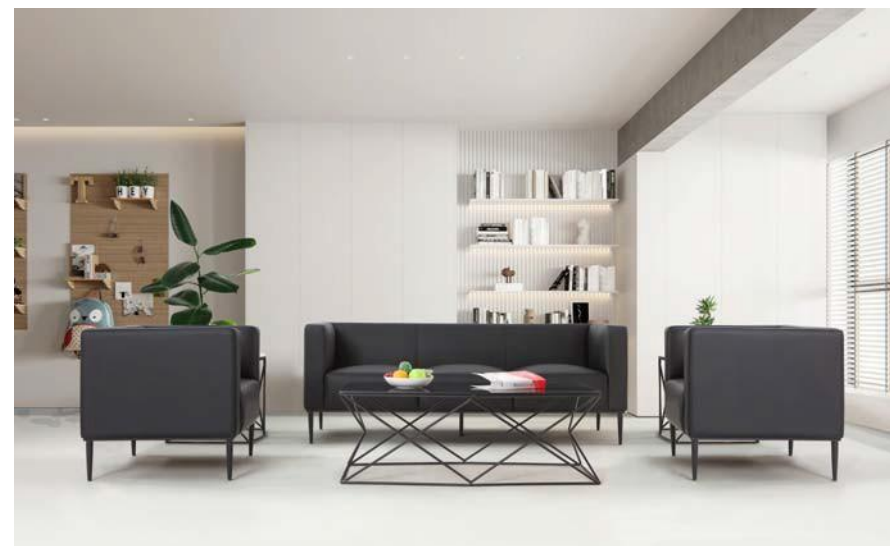

灵感的触动总是在无意的刹那间发生 没有任何的修饰和附加成分 显得那么自然随意 用世界创下的价值。

Inspiration always happens in an unintentional moment without any modification or additions natural and random. It creates value with the wonderful and simple conception of the world.

PREMIUM RHYTHM DESIGNED

In the business season, sit in your own office zone. In a space of sophisticated style and soft tones, enjoy exclusive tranquility alone.